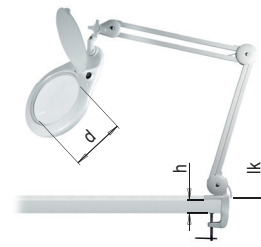

PRODUCT DESCRIPTION

- » Optimal lighting through 108 LEDs
- » Flexible, articulated arm
- » The flip-top lid protects the lens
- » Table clamp included

Type	Power supply	lk ¹⁾	d	AR ²⁾	h	Dioptres	Magnification	No.	EUR
A	230V/50Hz	1.8 m	178	1.1	63	5	2,25 x	BAL 2450/A/2,25	< >

1) lk: cable length

2) AR: working radius