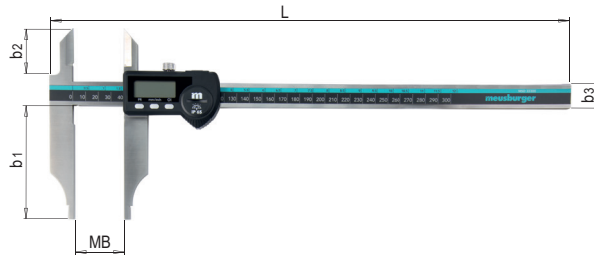

## PRODUCT DESCRIPTION

- » Hardened and stainless slide and rail
- » With rounded measuring tips, ideal for internal measurement
- » IP 65: protected against ingress of water and dust
- » Rapid switching from mm to inches and vice versa, in any position

## INCLUDED IN THE DELIVERY

- » Certificate of calibration, a battery (CR2032) and a wooden case

L	b1	b2	b3	Tol.	Wt.	MB <sup>1)</sup>	No.	#CU#
410	90	40	20	+/-0,03	471 g	<b>0-300</b>	MSD 22300/300	XX,YY
650	125	55	25	+/-0,04	1137 g	<b>0-500</b>	MSD 22300/500	XX,YY
905	150	55	25	+/-0,05	2083 g	<b>0-800</b>	MSD 22300/800	XX,YY

1) MB: measuring range

Pre-calibrated