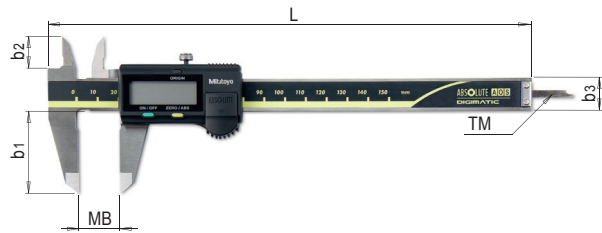

Mitutoyo

PRODUCT DESCRIPTION

- » Ultimate precision through Absolute Measuring System
- » With locking screw
- » Battery life: approx. 18,000 hours

INCLUDED IN THE DELIVERY

- » Certificate of inspection (up to 300 mm), battery (SR44) and a plastic case

L	b1	b2	b3	Tol.	Wt.	MB ¹⁾	TM ²⁾	No.	EUR
233	40	16.5	16	+/-0,02	164 g	0-150	flat	MSD 12002/150/F	< >
233	40	16.5	16	+/-0,02	168 g	0-150	Ø 1.9 mm	MSD 12002/150/R	< >
290	50	20	16	+/-0,02	194 g	0-200	flat	MSD 12002/200/F	< >
404	64	22	20	+/-0,03	350 g	0-300	flat	MSD 12002/300/F	< >
630	90	38	25	+/-0,05	1170 g	0-450	-	MSD 12002/450	< >
780	90	38	25	+/-0,05	1350 g	0-600	-	MSD 12002/600	< >

1) MB: measuring range

2) TM: depth bar

i Pre-calibrated on request