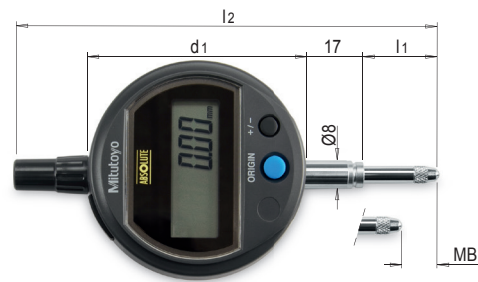

DATA

0.01

Mitutoyo

PRODUCT DESCRIPTION

- » Ultimate precision through Absolute Measuring System
- » Only 40 LUX required for solar operation
- » No battery replacement required

INCLUDED IN THE DELIVERY

- » Certificate of inspection

l1	l2	d1	Tol.	Wt.	Fn	MB ¹⁾	No.	EUR
21.2	104.5	59	+/-0,01	150 g	<=1,5 N	12,7	MUD 12022/12,7	< >

1) MB: measuring range

i Pre-calibrated on request