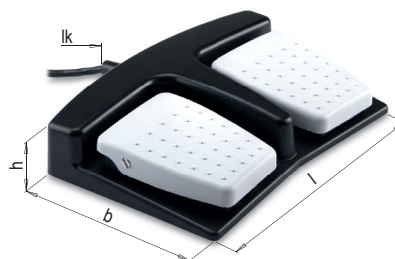

PRODUCT DESCRIPTION

- » Left-hand switch for turning on and off
- » Right-hand switch for changing the direction
- » Suitable for HPO 1200, HPO 2200

lk ¹⁾	l x b x h	No.	EUR
2	170 x 200 x 40	HPO 1205/FS	< >

1) lk: cable length