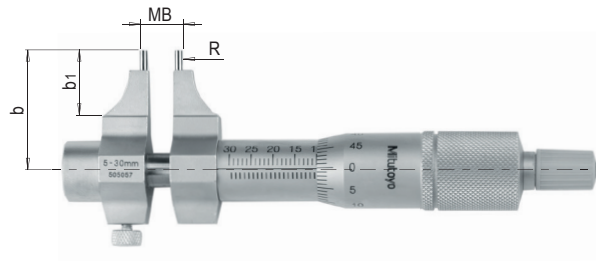

0.01

Mitutoyo

PRODUCT DESCRIPTION

- » Large measuring range for internal measurement
- » Carbide micro-lapped measuring faces
- » Ratchet on the fast drive mechanism

INCLUDED IN THE DELIVERY

- » A plastic case

b1	b	R	Tol.	Wt.	MB ¹⁾	No.	EUR
23	27.5	2.2	+/-0,005	130 g	5- 30	MIA 40422/ 5- 30	< >
15	27.5	12	+/-0,006	140 g	25- 50	MIA 40422/25- 50	< >

1) MB: measuring range

Pre-calibrated on request