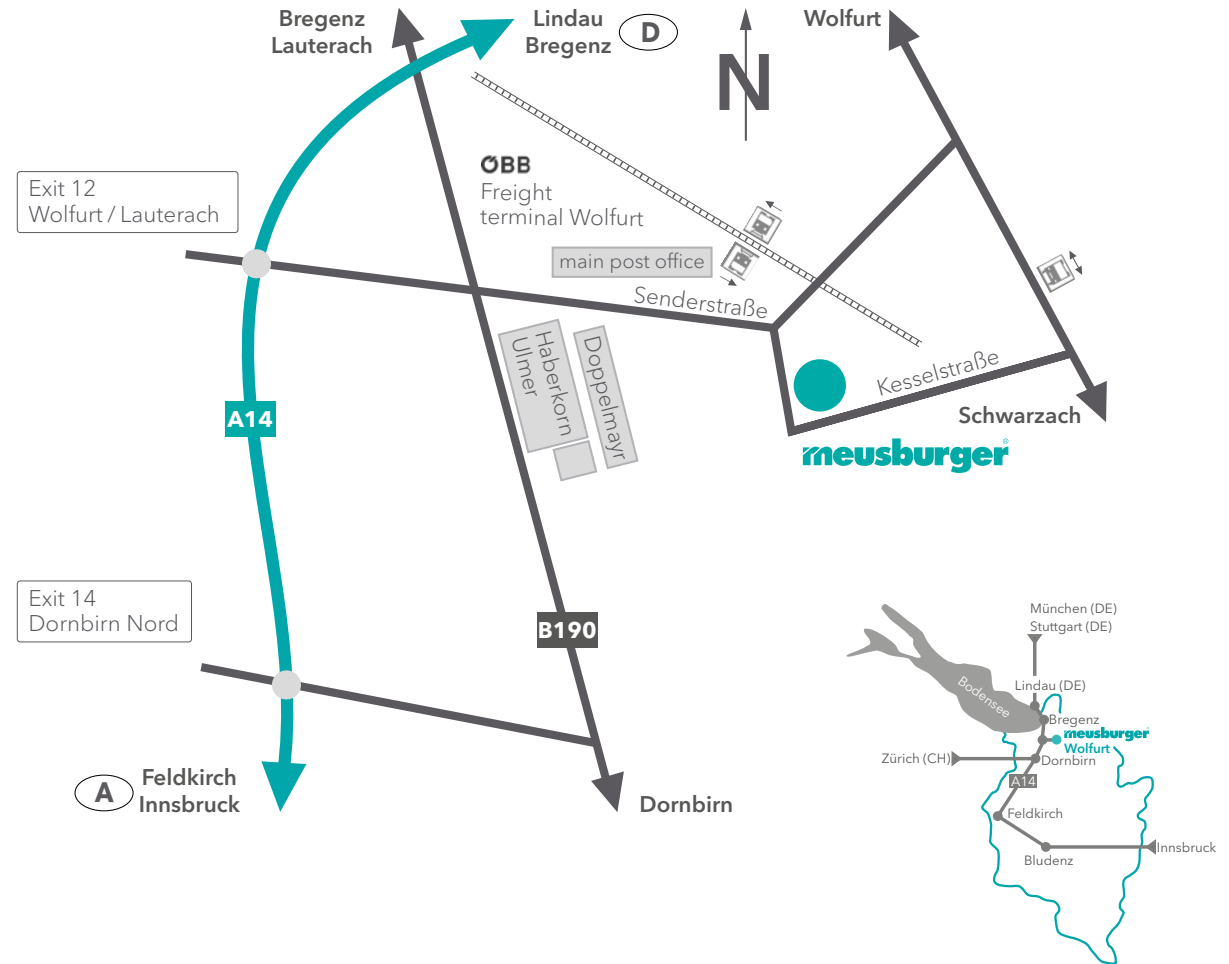

(A) ARRIVAL FROM AUSTRIA

- » Highway A14 Feldkirch, direction Bregenz
- » Exit Dornbirn Nord, exit 14
- » At the roundabout take the third exit, direction Bregenz
- » After the Haberkorn building turn right, direction Wolfurt
- » At the stop sign turn right, direction Wolfurt
- » After the main post office turn right, follow the "Meusburger" sign

(CH) ARRIVAL FROM SWITZERLAND

- » Highway direction St. Margrethen / Au
- » Exit Au, drive through Lustenau (A) to Dornbirn
- » In Dornbirn take the highway A14 direction Bregenz
- » Exit Dornbirn Nord, exit 14
- » At the roundabout take the third exit, direction Bregenz
- » After the Haberkorn building turn right, direction Wolfurt
- » At the stop sign turn right, direction Wolfurt
- » After the main post office turn right, follow the "Meusburger" sign

(D) ARRIVAL FROM GERMANY

- » Highway A96 Lindau, direction Austria
- » Highway A14 Bregenz, direction Feldkirch
- » Exit Wolfurt / Lauterach, Exit 12
- » At the stop sign take left, direction Wolfurt
- » After the main post office turn right, follow the "Meusburger" sign

We would like to draw your attention to the fact that the section of highway/motorway between the German and Austrian border requires an Austrian road tax disc. (www.asfinag.at).

Meusburger Georg GmbH & Co KG | Kesselstr. 42 | 6960 Wolfurt | Austria
 T +43 5574 6706-0 | F -11 | sales@meusburger.com | www.meusburger.com