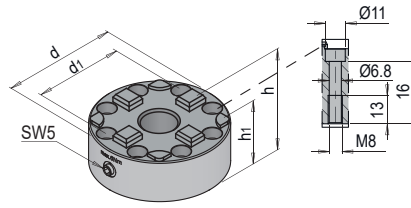

**PRODUCT DESCRIPTION**

- » Low overall height
- » HER 1912 clamping spigot WEDM for clamping operations required
- » Max. tightening torque 6 Nm

**MATERIAL**

- » 1.2083

d	d1	h	h1	No.	EUR
75	60	30	27	HER 3534/75	<>