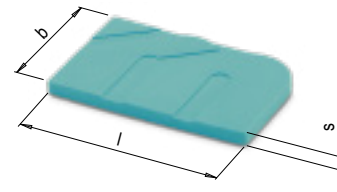

PRODUCT DESCRIPTION

- » High-quality TPE and optimised surface protect plates reliably against slipping
- » Specially shaped for the transport of plates, bars and other components
- » High durability enables multiple use

l	b	s	 Pcs. / PU	No.	EUR
38	25	3	100	THT 90/ 38/ 25/ 3	< >