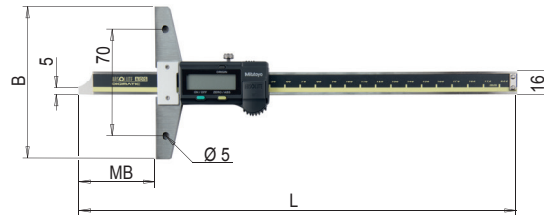

DATA 0.01

Mitutoyo

PRODUCT DESCRIPTION

- » Ultimate precision through Absolute Measuring System
- » With locking screw
- » Battery life: approx. 20,000 hours
- » For depth measurement, also for narrow grooves

INCLUDED IN THE DELIVERY

- » A battery (SR44) and a plastic case

L	B	Tol.	Wt.	MB ¹⁾	No.	EUR
287	100	+/-0,02	227 g	0-200	MTD 12002/200	< >
403	100	+/-0,03	257 g	0-300	MTD 12002/300	< >

1) MB: measuring range