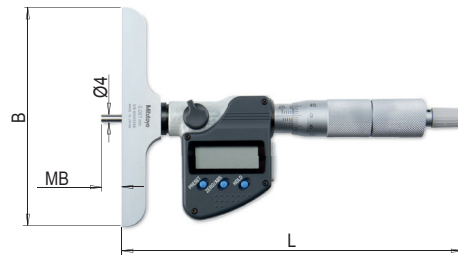

DATA 0.001

Mitutoyo

**PRODUCT DESCRIPTION**

- » For precise depth measurement
- » Interchangeable measuring inserts
- » Ratchet on the fast drive mechanism

**INCLUDED IN THE DELIVERY**

- » A battery (SR44) and a plastic case

L	Tol.	Wt.	B	MB <sup>1)</sup>	No.	EUR
152	+/-0,003	540 g	101.6	0-150	MTSD 12002/101,6/0-150	< >

1) MB: measuring range

**i** Pre-calibrated on request