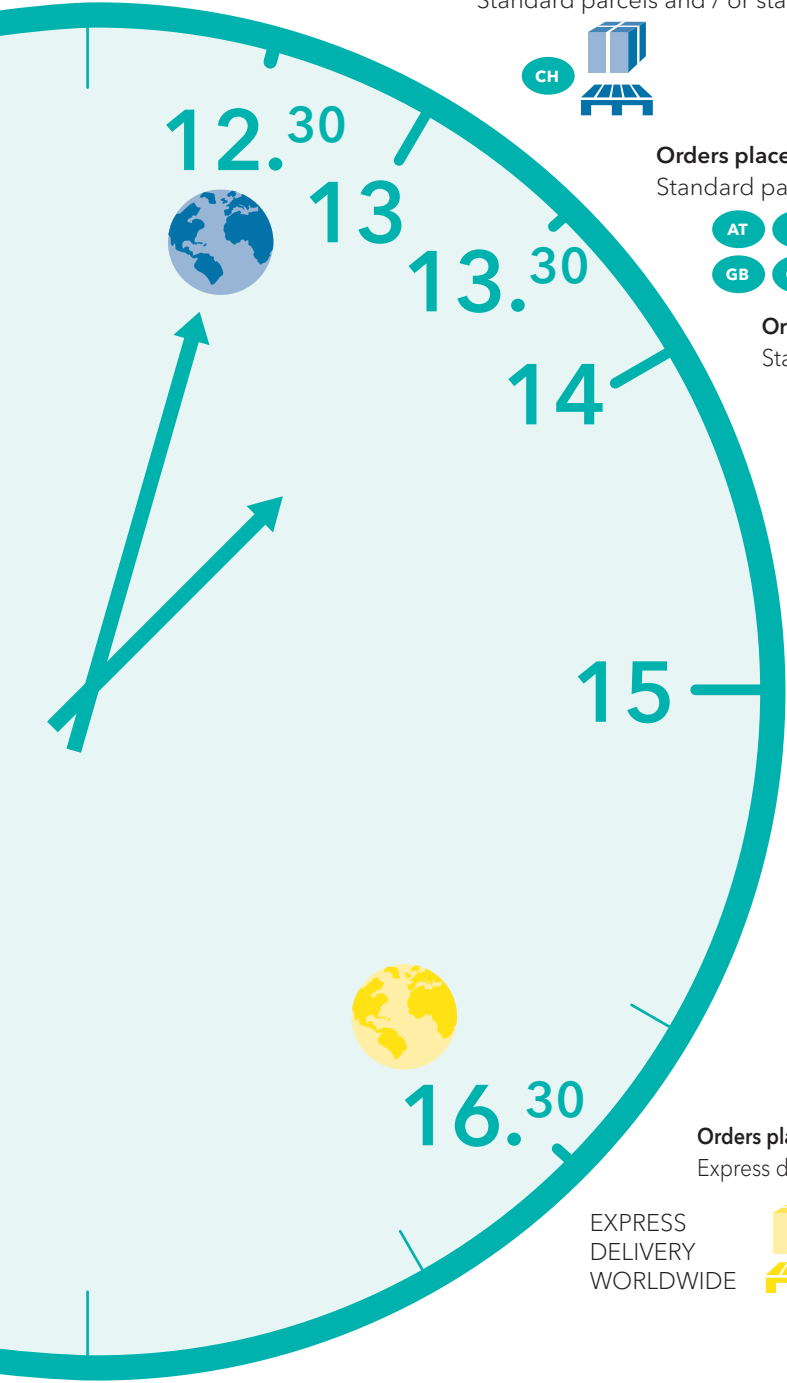

**Orders placed before 12:30 p.m.:**

Same-day shipping to customers all over the world

**Orders placed before 1 p.m.:**

Standard parcels and / or standard pallets

**Orders placed before 1:30 p.m.:**

Standard pallets

**Orders placed before 2 p.m.:**

Standard parcels

**Orders placed before 3 p.m.:**

Standard parcels to customers all over the world

**Orders placed before 4:30 p.m.:**

Express delivery to customers all over the world and standard pallets