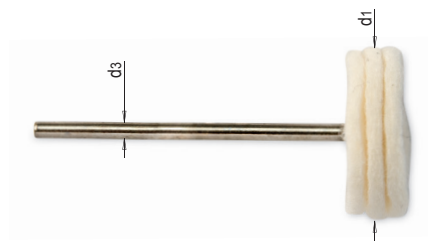

PRODUCT DESCRIPTION

- » Perfect for the polishing of curve contours
- » Adapts to the surface

Version		d3	d1	 Pcs. / PU	No.	EUR
01	Muslin cloth	2.35	16	10	V 76610/01/2,35/16	< >
		2.35	22	10	V 76610/01/2,35/22	< >
03	Felt	3	22	10	V 76610/03/3 /22	< >
		3	25	10	V 76610/03/3 /25	< >