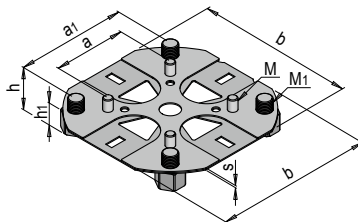

**PRODUCT DESCRIPTION**

- » Compatible with ITS-100 adapters
- » Including stands and screws

s	M	M1	a	a1	b	h	h1	 Pcs. / PU	No.	EUR
1.2	M5	M8	41	62	90	18	10	1	HER 1824/ 1	< >
1.2	M5	M8	41	62	90	18	10	12	HER 1824/12	< >