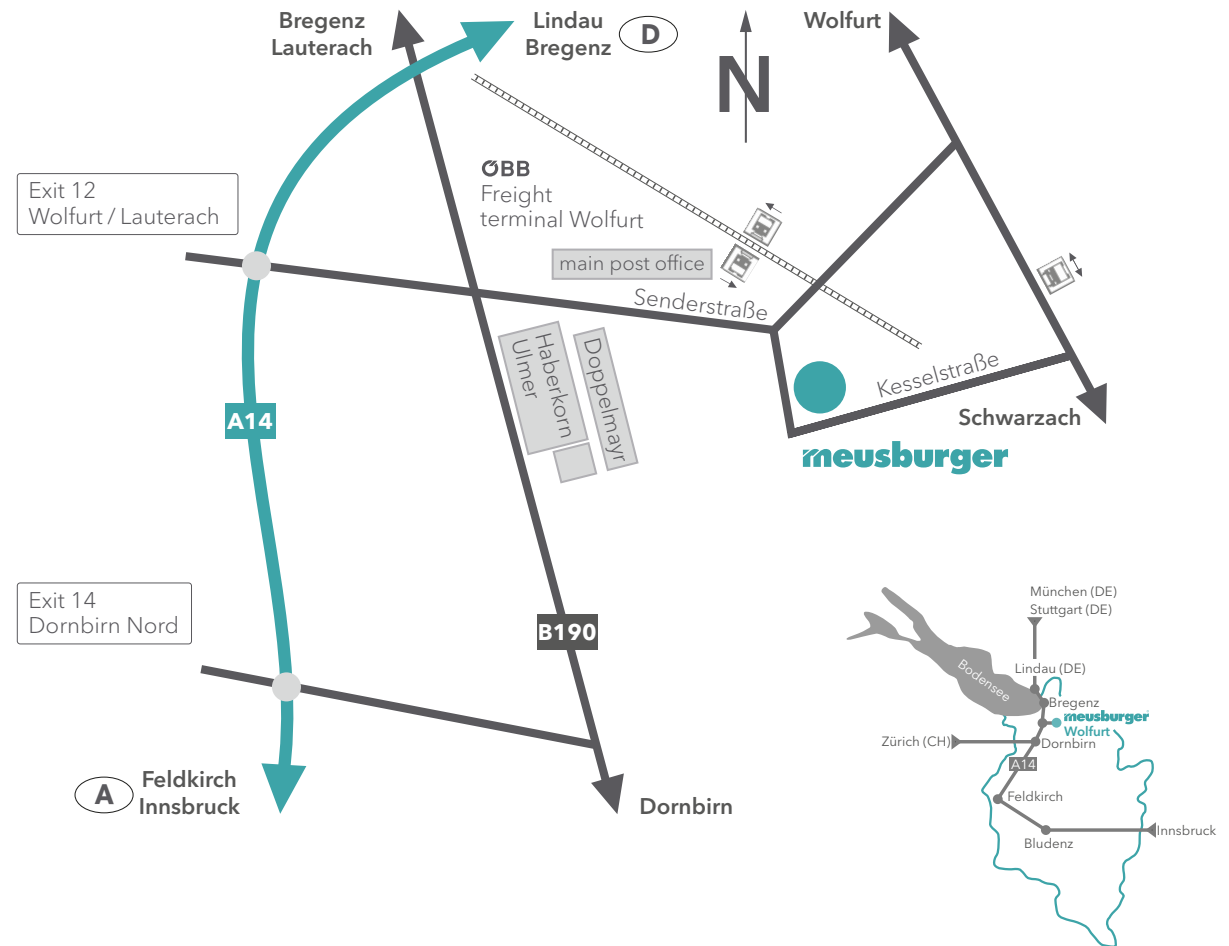

## (A) ARRIVAL FROM AUSTRIA

- » Highway A14 Feldkirch, direction Bregenz
- » Exit Dornbirn Nord, exit 14
- » At the roundabout take the third exit, direction Bregenz
- » After the Haberkorn building turn right, direction Wolfurt
- » At the stop sign turn right, direction Wolfurt
- » After the main post office turn right, follow the "Meusburger" sign

## (CH) ARRIVAL FROM SWITZERLAND

- » Highway direction St. Margrethen/Au
- » Exit Au, drive through Lustenau (A) to Dornbirn
- » In Dornbirn take the highway A14 direction Bregenz
- » Exit Dornbirn Nord, exit 14
- » At the roundabout take the third exit, direction Bregenz
- » After the Haberkorn building turn right, direction Wolfurt
- » At the stop sign turn right, direction Wolfurt
- » After the main post office turn right, follow the "Meusburger" sign

## (D) ARRIVAL FROM GERMANY

- » Highway A96 Lindau, direction Austria
- » Highway A14 Bregenz, direction Feldkirch
- » Exit Wolfurt/Lauterach, Exit 12
- » At the stop sign take left, direction Wolfurt
- » After the main post office turn right, follow the "Meusburger" sign